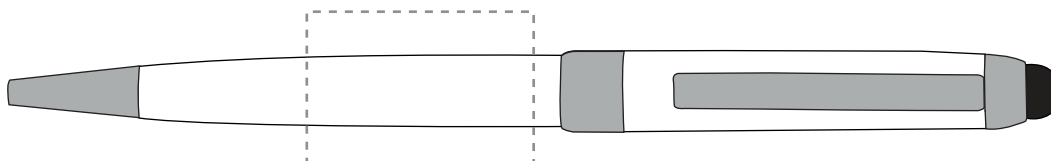

**PANTONE REFERENCE(S)**

● Engraving

ARTWORK SCALE 100%

ARTWORK SCALE 100%

Rotary Engrave Area:

30mm x 20mm

Product Image for visualisation
- colours may vary

The dashed line is to demonstrate print area and will not appear on your printed item